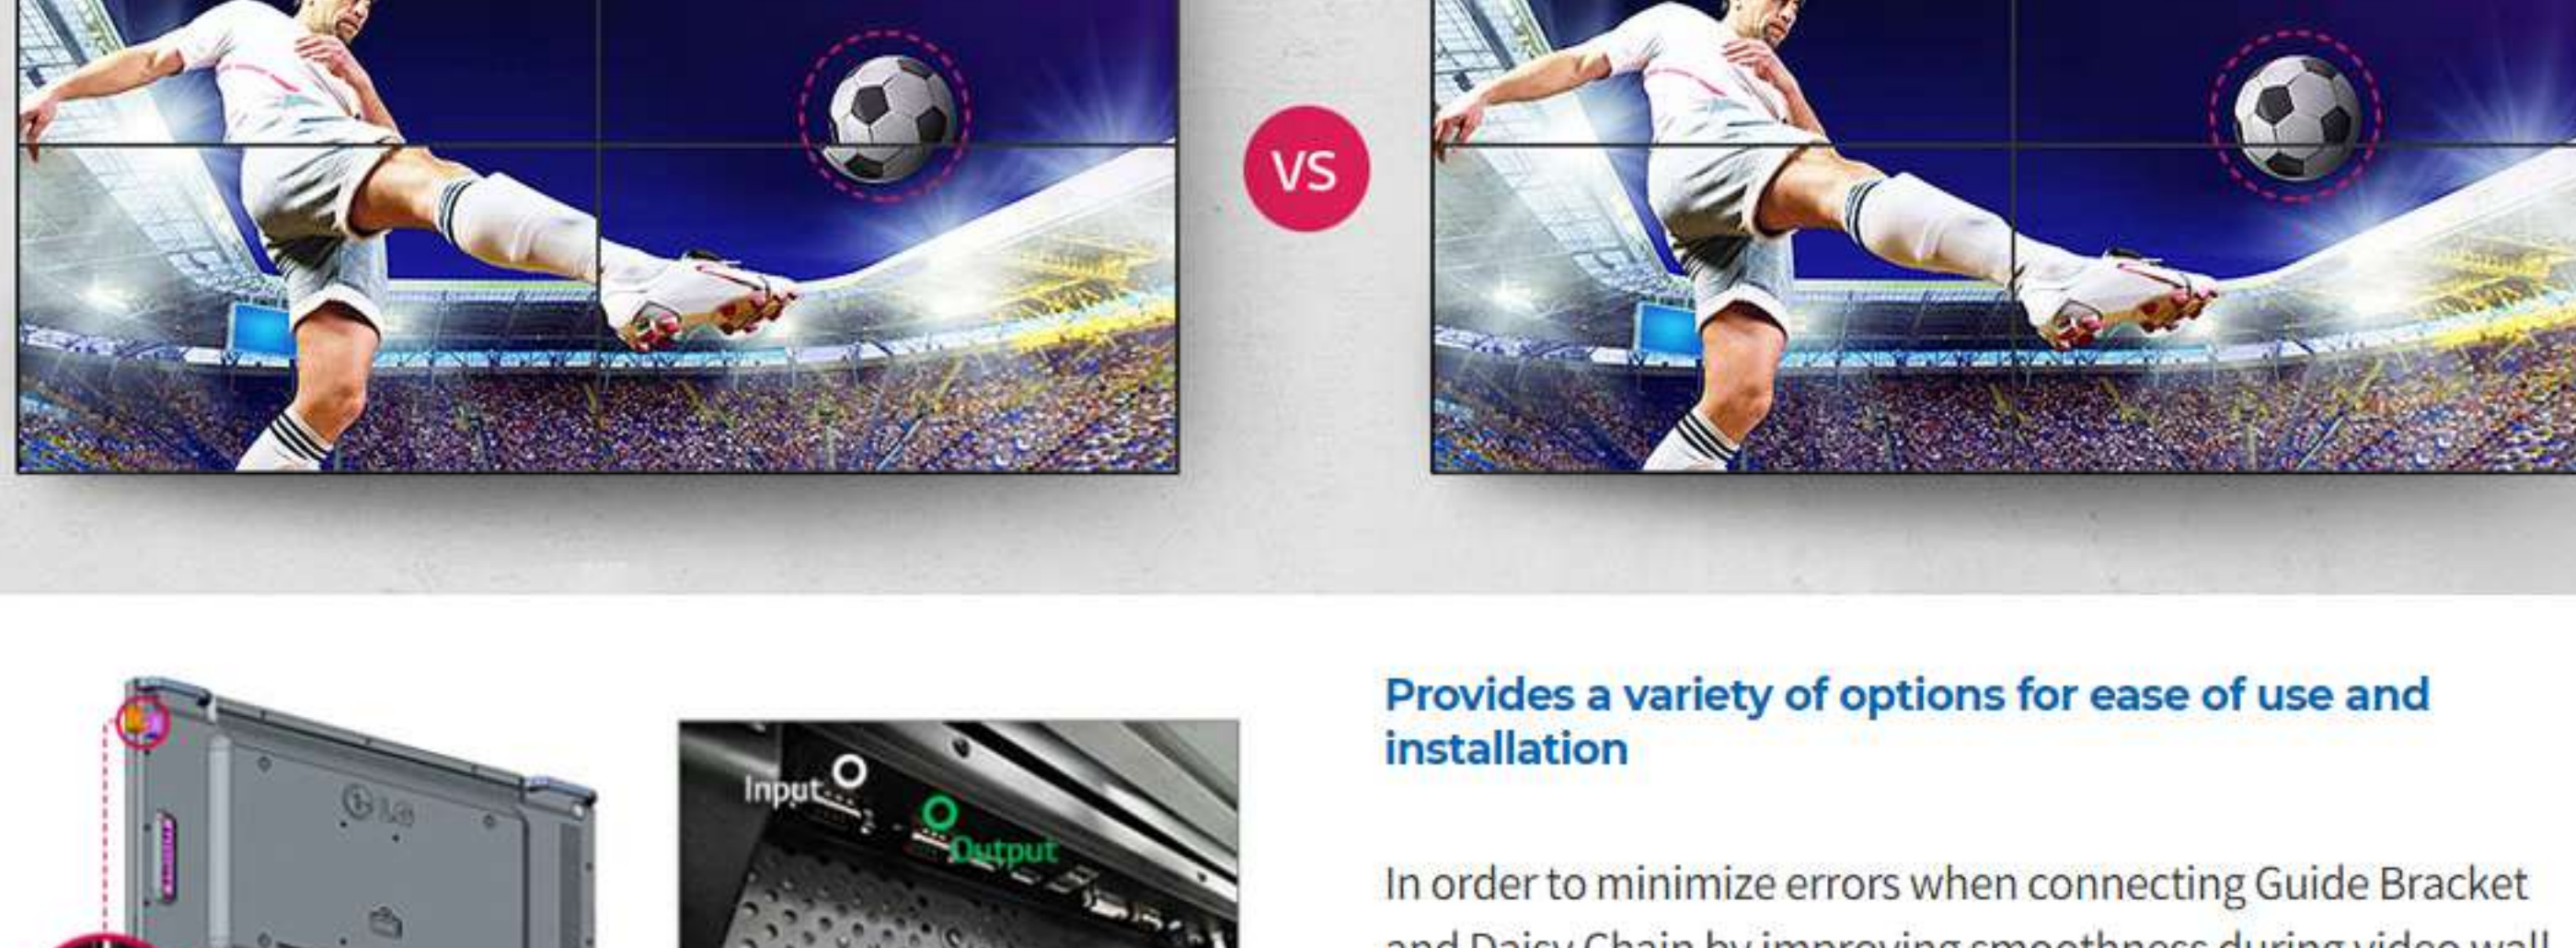

Video Wall

Samsung / LG Genuine Panel

Design and manufacture of design products considering surrounding environment and interior design

- Type 46, Type 49, Type 55 Samsung / LG Genuine Panel
- 500 to 700 cd brightness / Full HD resolution
- Implementing a 1.8mm boundary (Baxel)

Special Features

Minimized disconnection between screens through algorithm adjustment

Provides a variety of options for ease of use and installation

In order to minimize errors when connecting Guide Bracket and Daisy Chain by improving smoothness during video wall installation, the ports are color-coded and printed to provide high-classified In/Out Port options for ease of use and installation.

Without circuit protection coating

When applying circuit protection coating

Product Characteristics

the interval between bezel and bezel

Offered in B to B 1.8mm super ultra-slim bezel, approximately 49% less than the previous 55 LV77A.